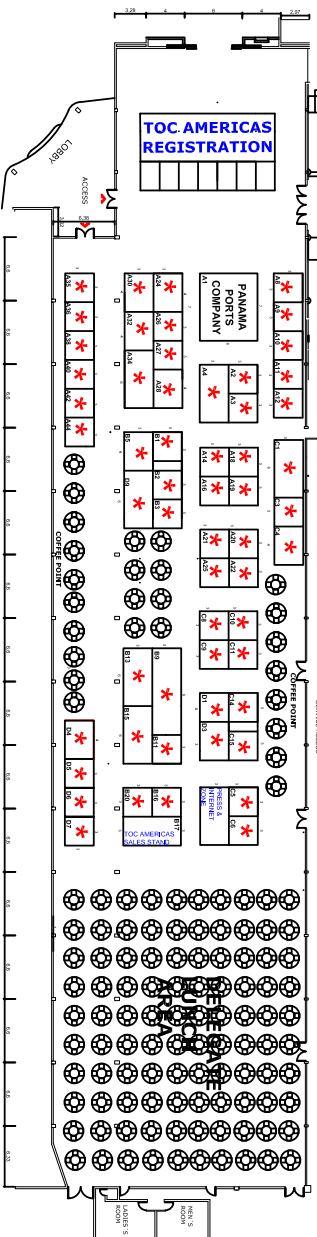

CONFERENCE

EL PANAMA
HOTEL
CENTRO DE CONVENCIONES
SALÓN VASCO NUÑEZ DE BALBOA

**TOC2007 AMERICAS
EXHIBITION & CONFERENCE
6TH-8TH NOVEMBER**

EXHIBITION

**DELEGATE
LUNCH**

**EXHIBITORS
LIST**

AAPA SEAPORTS	D7	EAST COAST CRANES	B11	PACECO CORPORATION	A32
PUBLICATIONS GROUP	C10	ESL	B5	PANAMA PORTS COMPANY	A1
ABB	A22	FANTUZZI GROUP	B15	PORTEK INTERNATIONAL	B3
ADVENT INC.	C15	FUJI ELECTRIC	B2	PISON TEKLOGIX	D4
ALIMAK	C14	GOTTWALD PORT	C1	RAILPOWER	A27
APS TECHNOLOGY	C8	TECHNOLOGY	C4	RAM SPREADERS	B16
ASIA VISION TECHNOLOGY	A4	HPC PORT CONSULTING	C4	REALTIME BUSINESS SOLUTIONS	A9
AUTORIDAD DEL CANAL DE PANAMA	C11	IGUS	C5	RTE PANAMA	B5
AUXEMA STEMANN	A2	INFORM	C4	SAIC	B1
BECKER MARINE SYSTEM	C6	INTERMODAL EXCHANGE	A8	SATTTEL	C9
BROMMA	A21	KALMAR INDUSTRIES	A34	SAVACOR ONE	B9
BUBENZER BREMSEN	B20	KONECRANES	B9	SIBRE	C11
BUISCAR	A12	LIEBHERR	D9	SIEMENS	D1
CAMCO TECHNOLOGIES	D5	MOFFATT & NICHOL	D3	SORT & STORE	A25
CAPACITY OF TEXAS INC	A40	MOTOROLA	A19	SSA MIT-PANAMA	A24
CARGO SYSTEMS	A35	MPIRI	A26	TIDEWORKS	A18
CAVOTEC	A42	MTLS	A10	TOTAL SOFT BANK	A3
COMPLEJO PORTUARIO	A42	MUNDO MARITIMO	D6	TIMARS	A11
INDUSTRIAL DE				TRANSSYSTEM CORP	A14
BUENAVENTURA S.A.				VISY OY	A38
CONDUCTIX	A20	NAVIS	B13	WAMPFLER	A20
COSMOS	A44	NC CUTHBERT	A38	WORLD CARGO NEWS	C3
CONTAINER MANAGEMENT	A36	NEXANS CANADA	A28	WHERE NET	A30
DRAKA CABELTEQ	A16				